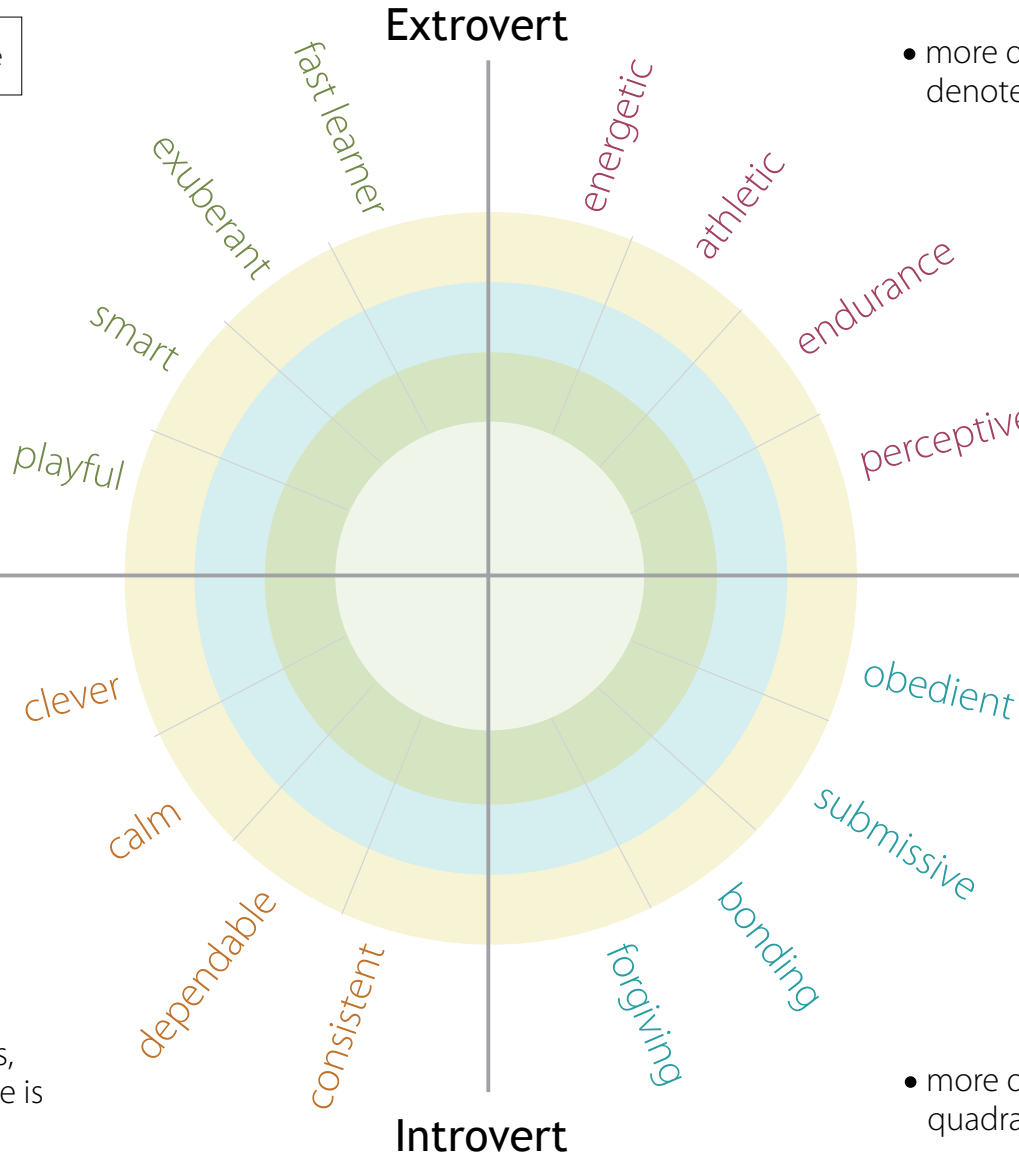

Parelli™ Horsenality™ Profile

NAME: _____

DATE: _____

- high energy
- more "go"
- quick
- tendency to run

mild
 moderate
 extreme

LB EXTROVERT

Left Brain

- dominant
- pushy
- tolerant
- unconcerned
- confident
- curious

Parelli™ Positive Attributes

NAME: _____ DATE: _____

mild
 moderate
 extreme

charismatic
 ambitious

• more dots in the top two quadrants denotes performance qualities

LB
EXTROVERT
POSITIVE

RB
EXTROVERT
POSITIVE

Left Brain

Right Brain

tolerant

sensitive

LB
INTROVERT
POSITIVE

RB
INTROVERT
POSITIVE

• more dots in more quadrants, the more "all-round" the horse is

• more dots in the bottom two quadrants denotes reliable qualities

content
 "sweet"