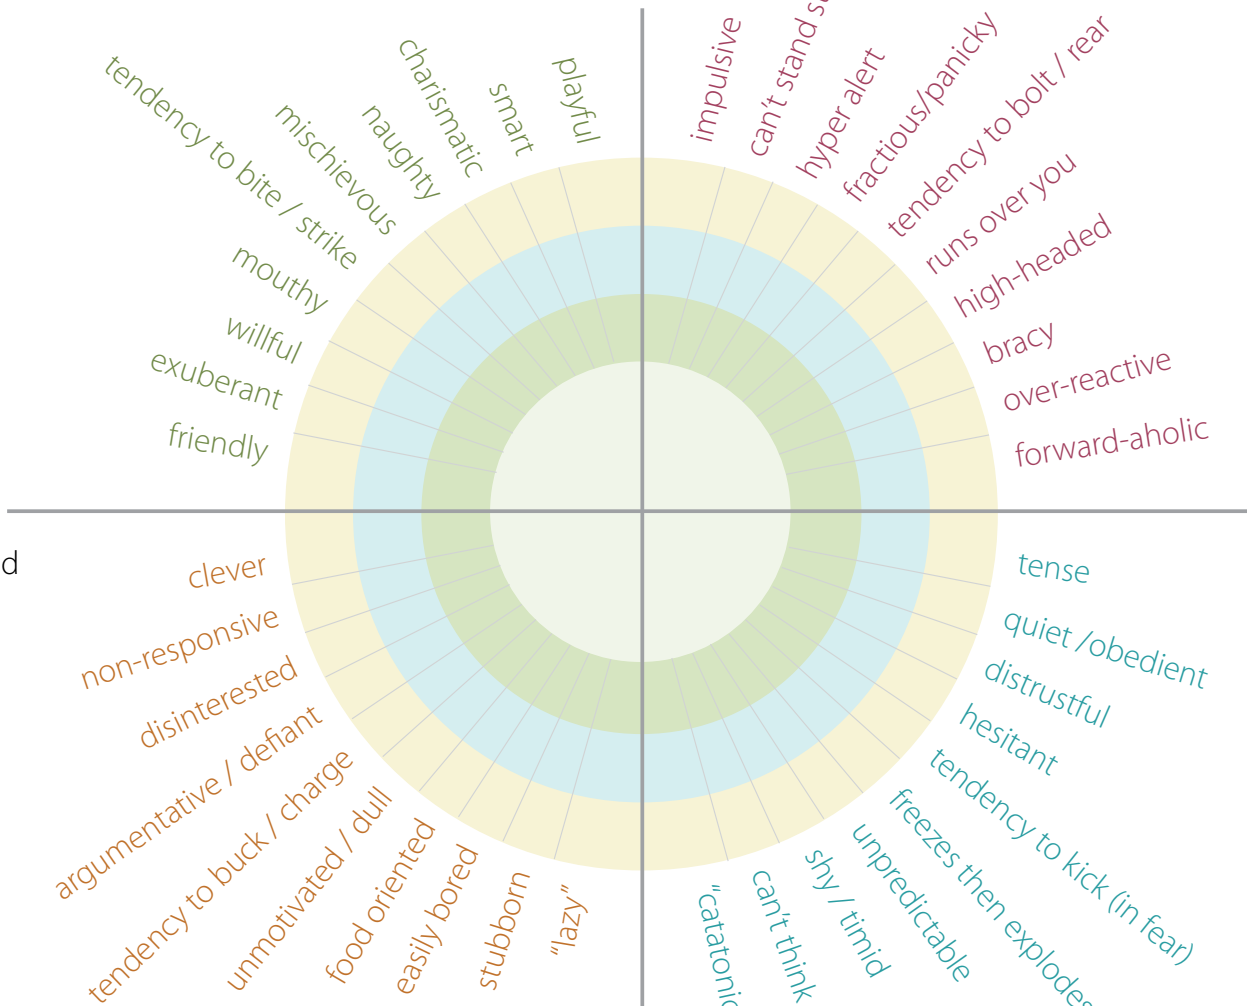

Parelli™ Horsenality™ Profile

NAME: _____

DATE: _____

- high energy
- more "go"
- quick
- tendency to run

mild
 moderate
 extreme

LB EXTROVERT

Left Brain

- dominant
- pushy
- tolerant
- unconcerned
- confident
- curious

LB INTROVERT

Extrovert

Introvert

- low energy
- more "whoa"
- slow
- tendency to stop

RB EXTROVERT

Right Brain

- fearful/nervous
- defensive
- reactive
- emotional
- unconfident
- spooky

RB INTROVERT

Parelli™ Positive Attributes

NAME: _____ DATE: _____

mild
 moderate
 extreme

charismatic
 ambitious

• more dots in the top two quadrants denotes performance qualities

LB
EXTROVERT
POSITIVE

RB
EXTROVERT
POSITIVE

Left Brain

Right Brain

tolerant

sensitive

LB
INTROVERT
POSITIVE

RB
INTROVERT
POSITIVE

• more dots in more quadrants, the more "all-round" the horse is

• more dots in the bottom two quadrants denotes reliable qualities